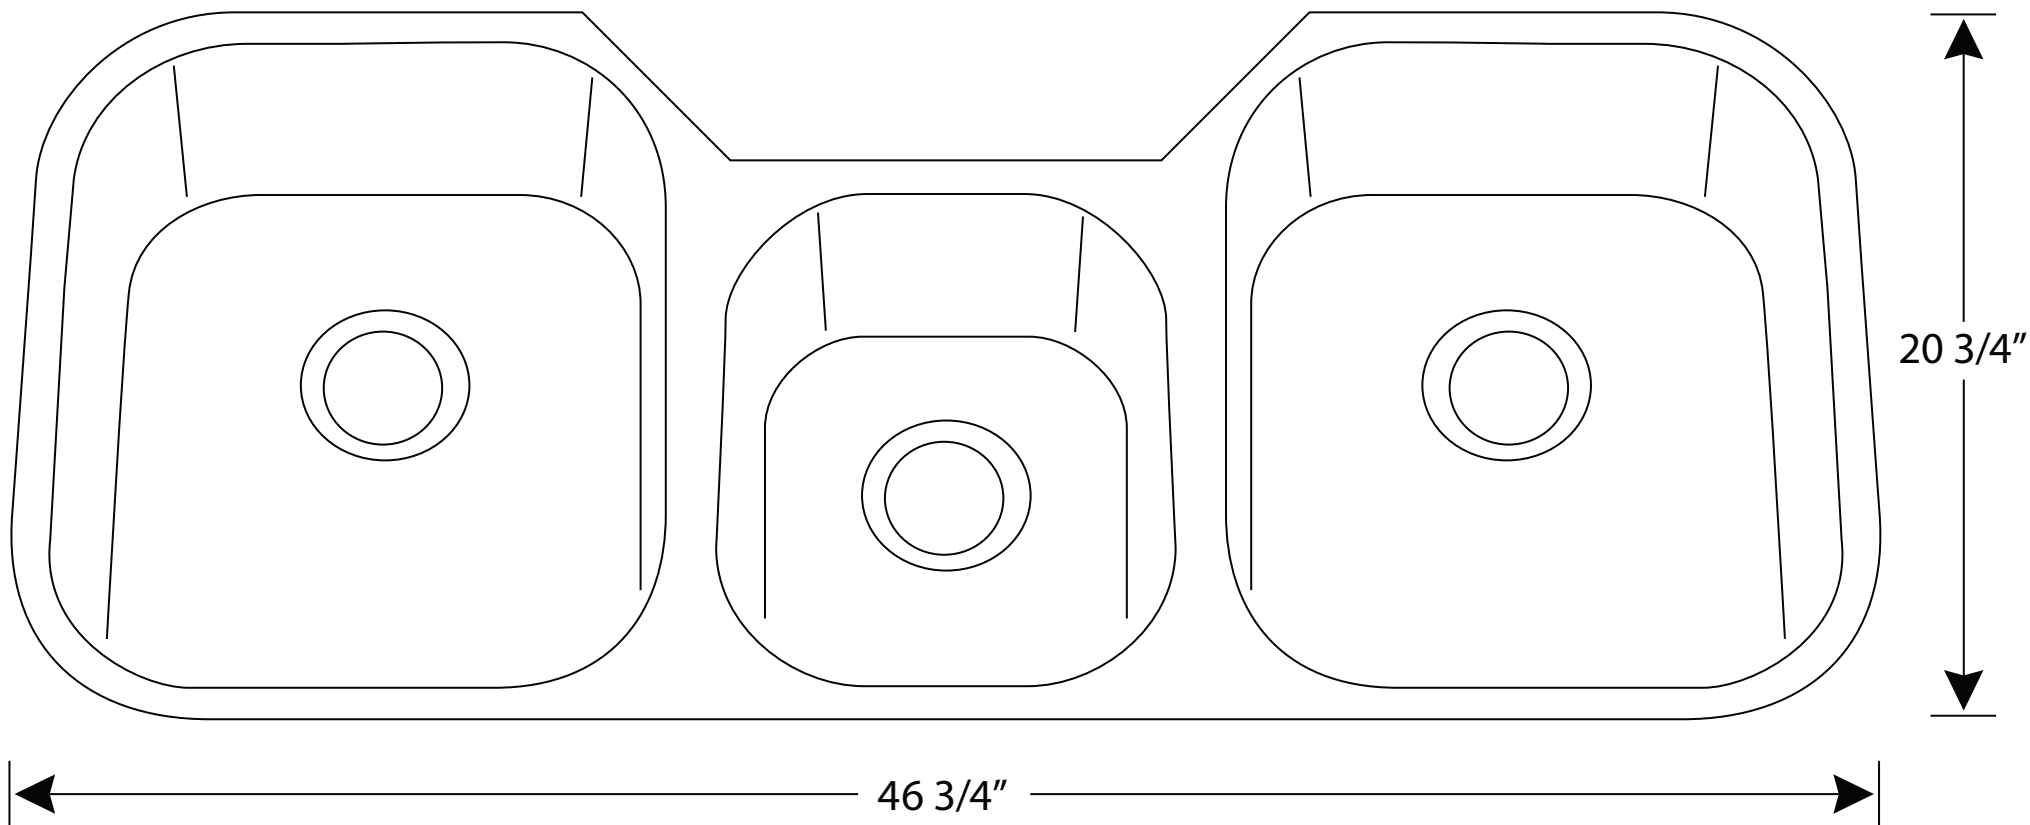

S672 - Satin Finish

304 Stainless Steel

9" / 7" Depth